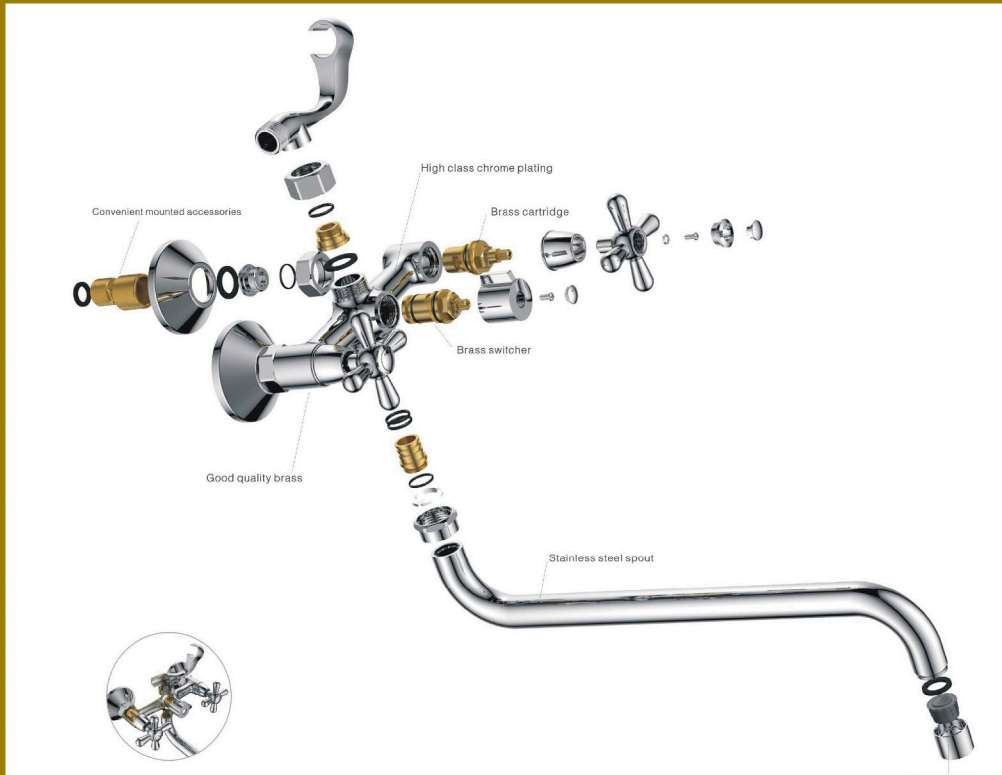

SF-4008
 Single lever kitchen mixer

SF-4009
 Single lever kitchen mixer

DUAL HANDLES MIXER

ENJOY THE TECHNOLOGY

DUAL HANDLES MIXER DM-01 Series

DM-0101
Double handle washbasin mixer

DM-0102
Double handle kitchen mixer